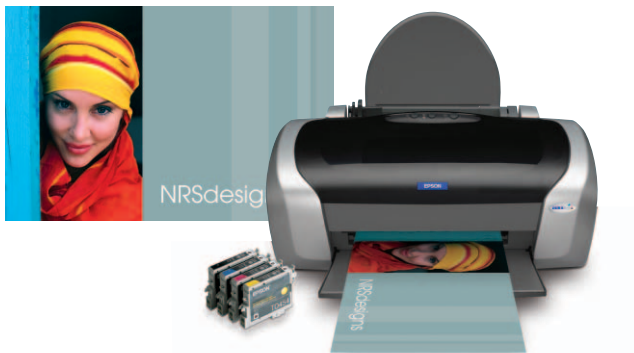

EPSON®

EPSON Colour Inkjet Range

EPSON® STYLUS™ C86 Series

The EPSON Stylus C86 is a no-compromise printer for home and small business use. It brings class-leading resolution to documents, graphics and photos, with the added quality and efficiency of EPSON DURABrite™ inks and individual ink cartridges.

Superior performance, stunning prints

The EPSON Stylus C86 combines excellent text, graphics and photo printing with ease of use and cost-efficiency. It offers home and business users class-leading resolution, longer-lasting EPSON DURABrite™ inks and versatile, cost-saving individual ink cartridges.

Also available, the EPSON Stylus C86 Photo Edition including:

- EPSON DURABrite™ Photo Paper
- EPSON creative software
- USB Memory Card Reader

EPSON® STYLUS™ C66 Series

The EPSON Stylus C66 is the ideal multi-purpose printer for the home and home office. It features EPSON's advanced technologies for perfect black and white, colour and photo printing, and includes separate inks for optimum quality and cost-efficiency.

Individual ink cartridges for cost effective printing

Built to combine quality with efficiency, the EPSON Stylus C66 is the only printer in its class to use separate ink cartridges. It also uses EPSON DURABrite™ inks, to create superb quality text, graphics and photos up to a class-leading 5760 optimised dpi.