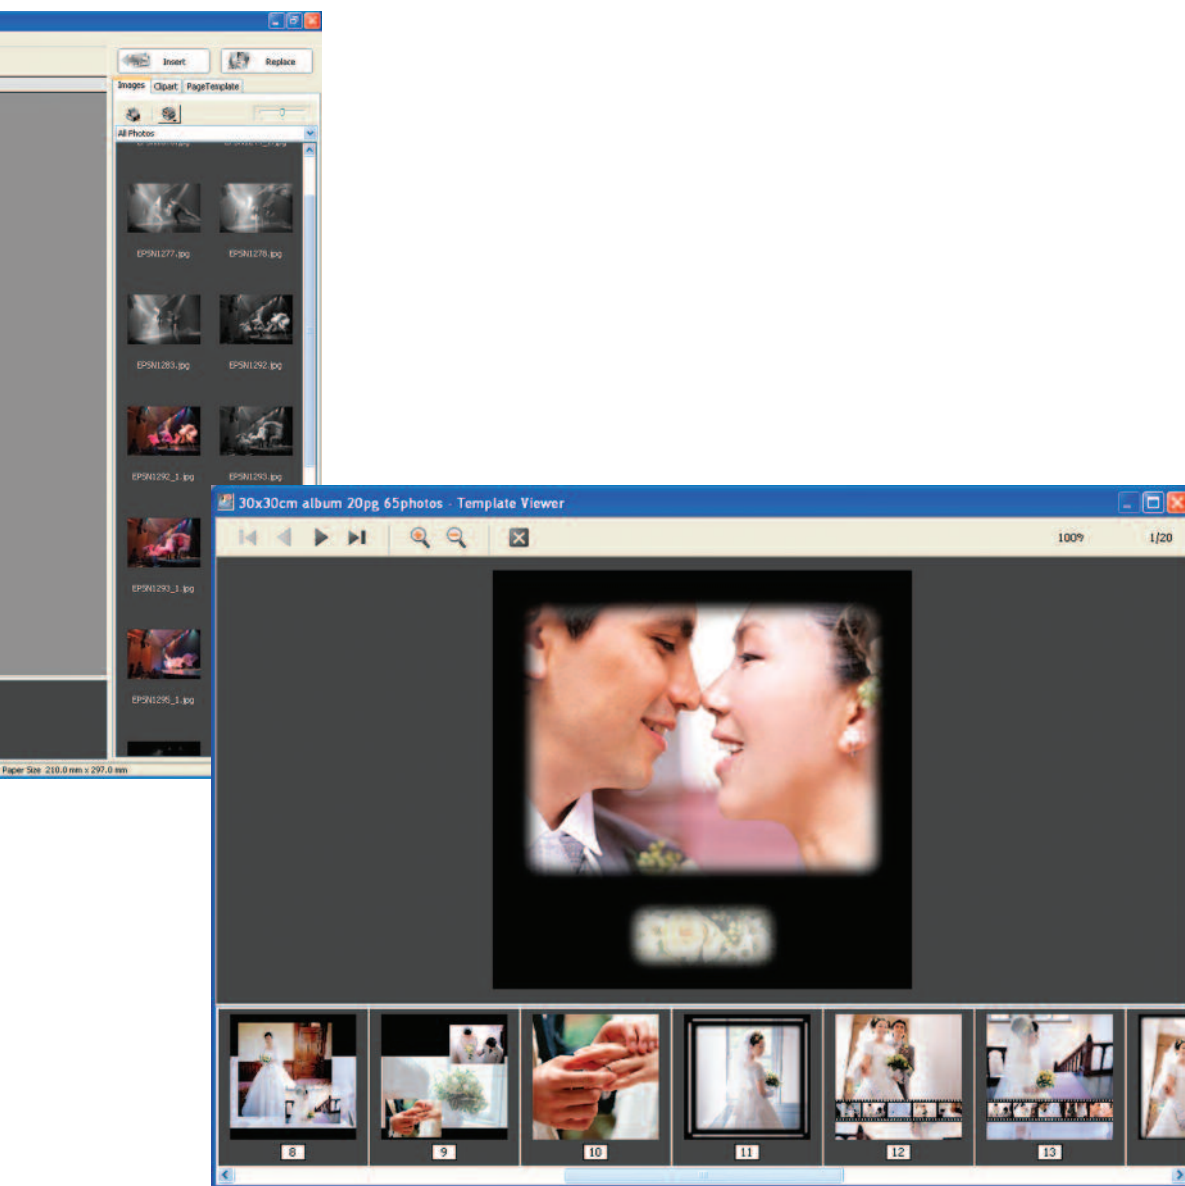

Bring precious memories to life

Epson Photo Memory Player turns photo viewing into an audio-visual experience by creating slideshows or movie files with special effects and background music. Choose from a range of styles, displays and music tracks, with Full-Screen, Repeat, Random and Browse functions which can be embedded automatically onto a CD.

The ultimate finish

Epson's acclaimed printing technologies, including our unique Epson Ultrachrome K3 ink, produce exceptional black & white or colour prints with superb skin tones, colour accuracy and consistency. Epson AlbumMaker is the perfect partner for the Epson Stylus Pro series printers with its wide range of media and the Epson Professional Portrait Printing System (Gemini).

For users with lower productivity but professional quality requirements, Epson's Stylus Photo R2400 with Epson AlbumMaker offers the ideal entry into professional photo printing.

Benefits for you and your customers

- Turn photographs into unique presentation packages
- Ideal for portrait and wedding photography
- Create multipage albums, posters and calendars
- Use Epson Photo Memory Player to create slideshows with background music
- Easy-to-use powerful editing tools
- User-friendly drag-and-drop controls
- Simple colour management from input to output
- Perfect partner for Epson professional printers

Template Viewer.
Preview the final result.

Epson AlbumMaker v2