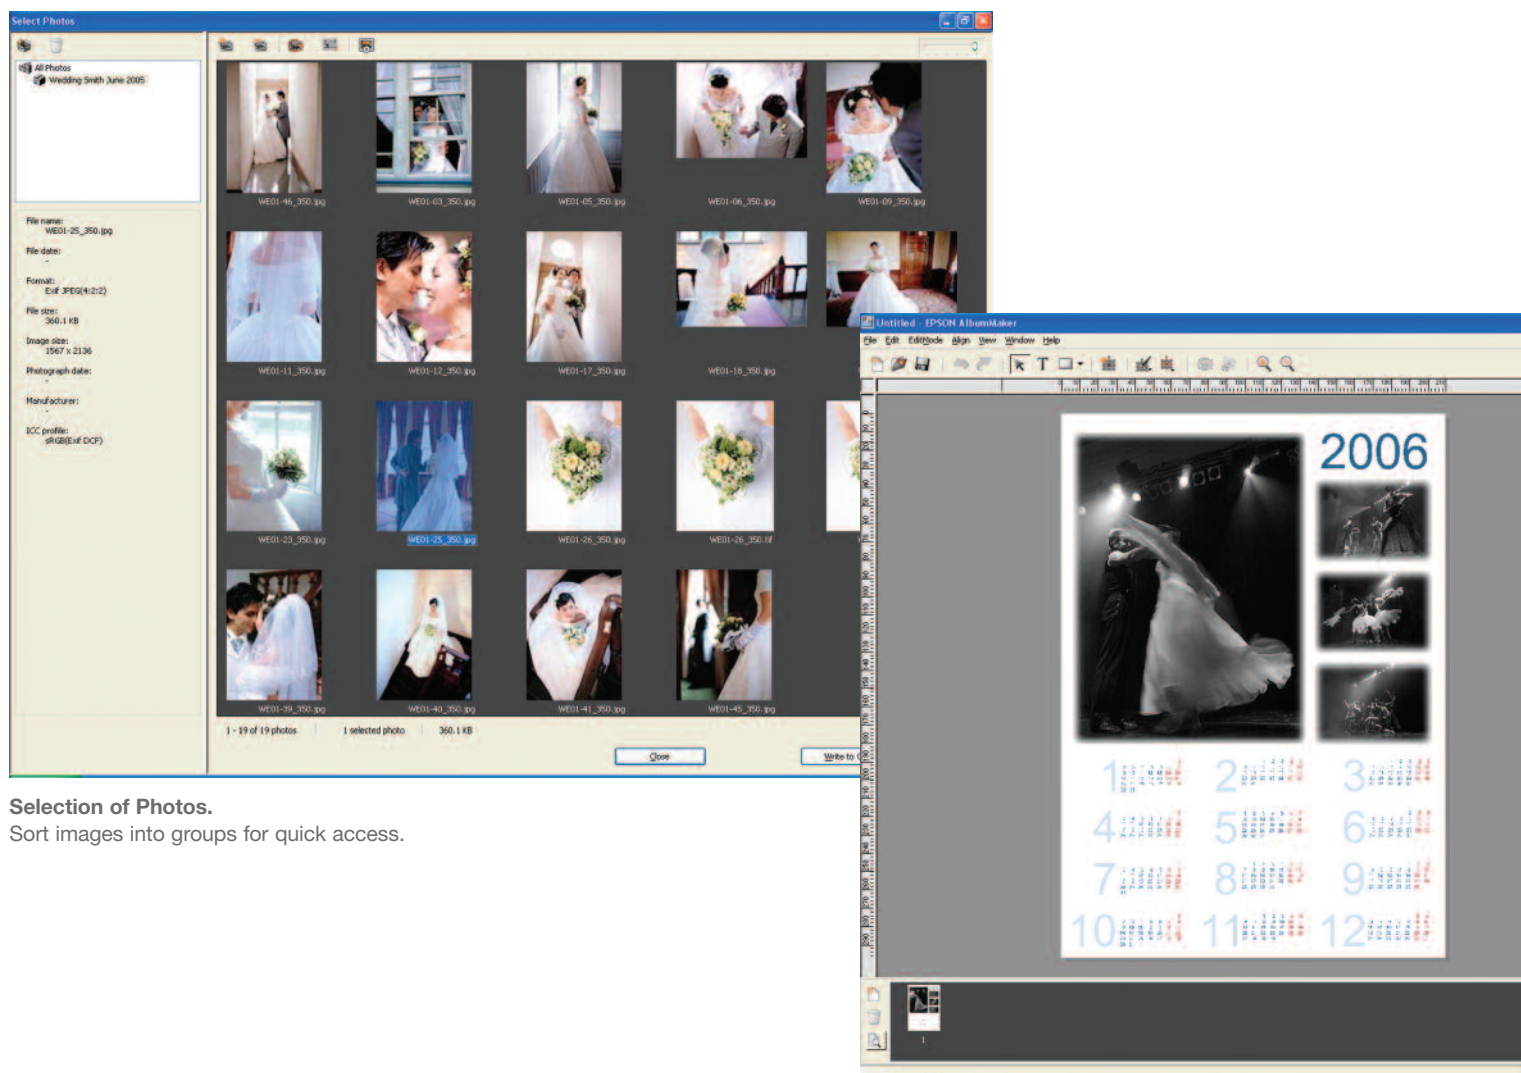

EPSON[®]
EXCEED YOUR VISION

Epson **AlbumMaker** v2

Easy-to-use software that lets you
offer more to your customers

Epson AlbumMaker is an easy-to-use software package that lets you turn your photographs into creative presentations for your customers. You can create multipage albums, posters, calendars, CD-based slideshows and much more.

Selection of Photos.

Sort images into groups for quick access.

The easy solution for creative presentation of your work

Epson AlbumMaker gives you advanced photo presentation capabilities. It offers templates ideal for social and wedding photography as well as the option to create your own. Epson AlbumMaker also has the potential to add value to commercial photography and fine art printing.

Impressive results made easy

This user-friendly software combines drag-and-drop simplicity with creative flexibility. The system reads your photo data and combines it with pre-defined or customised templates. High-quality images are guaranteed with Epson's superior inkjet printers or the dedicated Epson Professional Portrait Printing System (Gemini).