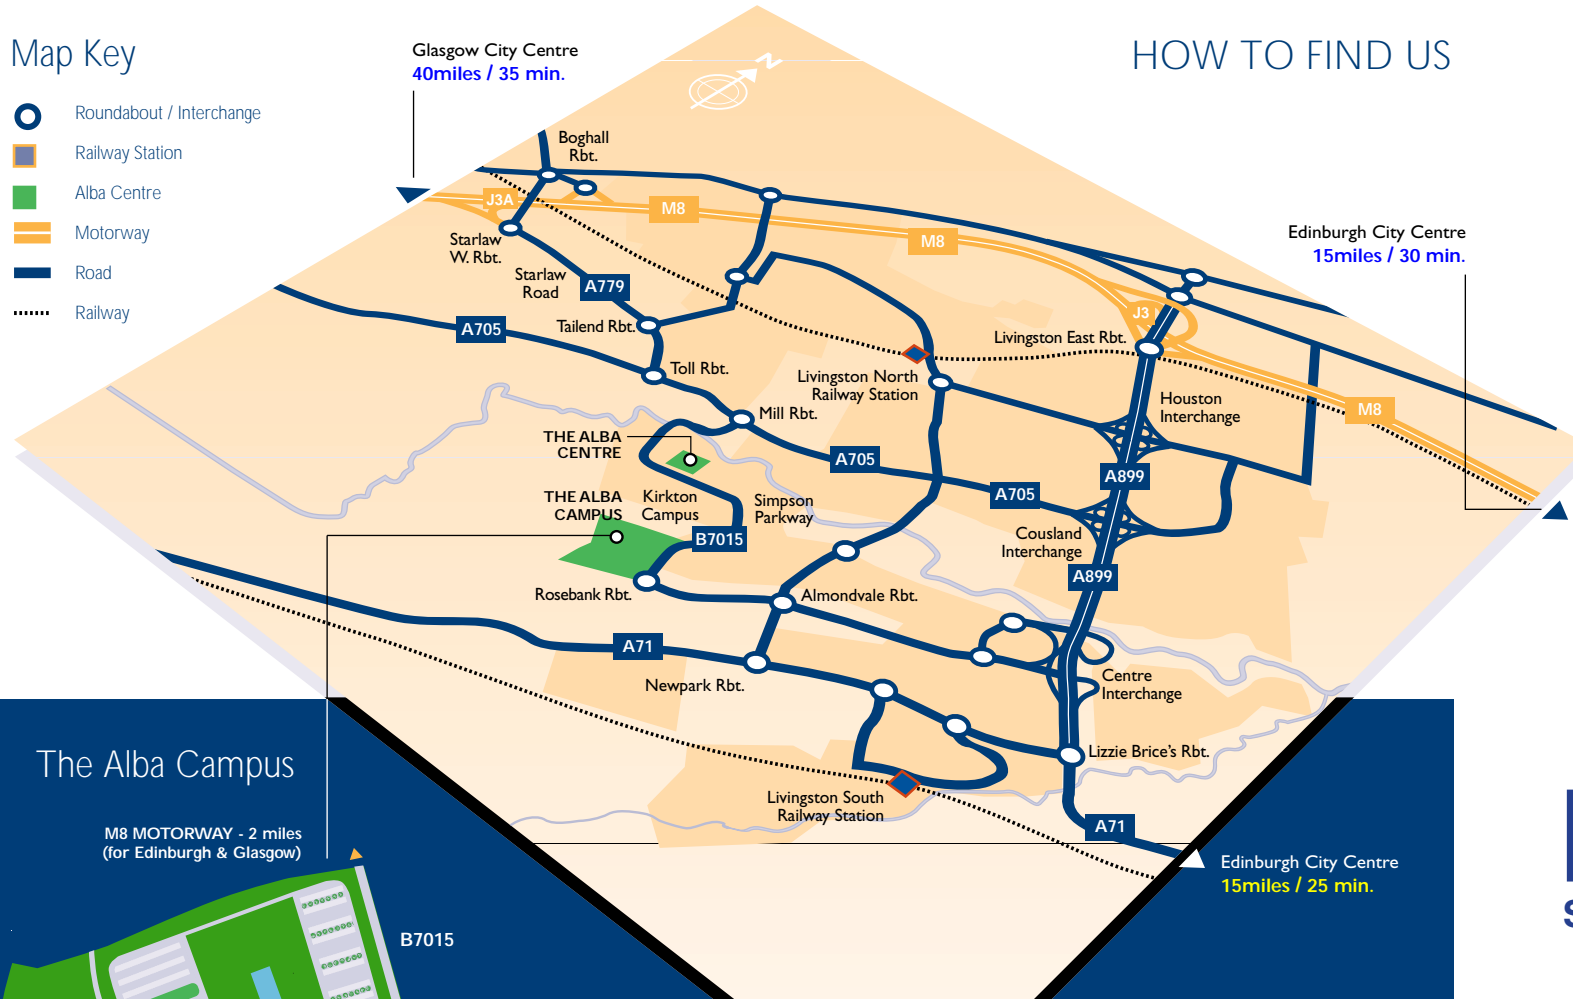

HOW TO FIND US

EPSON SCOTLAND

Glasgow • Edinburgh

London •

Livingston to
Glasgow Airport via M8
45miles / 50 min.

Livingston to
Edinburgh City Centre via M8
15miles / 30 min.

Livingston to
Edinburgh Airport via M8
10miles / 10 min.

EPSON
Scotland Design Centre

Map Key

-  Roundabout / Interchange
-  Railway Station
-  Alba Centre
-  Motorway
-  Road
-  Railway

HOW TO FIND US

The Alba Campus

M8 MOTORWAY - 2 miles
(for Edinburgh & Glasgow)

B7015

Livingston Town Centre - 1 mile

INTEGRATION HOUSE
(EPSON located on ground floor)

EPSON

Scotland Design Centre