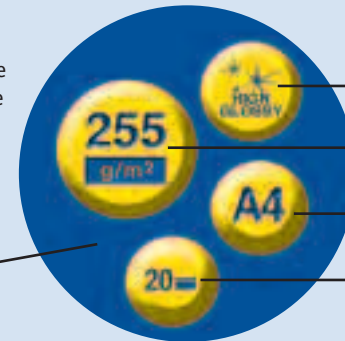

Nuove confezioni dei supporti

Oltre ad introdurre le nuove confezioni per le cartucce di inchiostro, EPSON ha migliorato anche il design delle confezioni dei supporti.

Le immagini facilmente distinguibili sul lato anteriore e le informazioni visibili sulla fascia blu rendono più agevole e rapida la scelta del prodotto richiesto.

INK JET PAPER APPLICATION	WEIGHT	FINISH	PHOTOS	GRAPHIC ARTS	PRESENTATIONS	TEXTS	GRAPHS	DISPLAYS	WEB PRINTS
PREMIUM GLOSSY PHOTO PAPER	255 g/m²	HIGH GLOSS	●	●					
PREMIUM SEMIGLOSS PHOTO PAPER	251 g/m²	SEMI GLOSS	●	●					
ColorLife™ PHOTO PAPER	245 g/m²	SEMI GLOSS	●	●					
PHOTO PAPER	194 g/m²	GLOSSY	●	●					
PHOTO QUALITY GLOSSY PAPER	141 g/m²	GLOSSY	●	●	●				
DOUBLE-SIDED MATTE PAPER	178 g/m²	MATTE	●	●	●			●	
MATTE PAPER HEAVYWEIGHT	167 g/m²	MATTE	●	●	●			●	
PHOTO QUALITY INK JET PAPER	102 g/m²	MATTE		●	●	●	●	●	●
BRIGHT WHITE INK JET PAPER	90 g/m²	MATTE				●	●		●

Immagine del prodotto

La tabella delle informazioni sulle applicazioni è presente sul lato posteriore di tutte le confezioni

Codice prodotto

Icone di informazione

Nome prodotto

Finitura della superficie

Peso

Formato carta

Numero di fogli